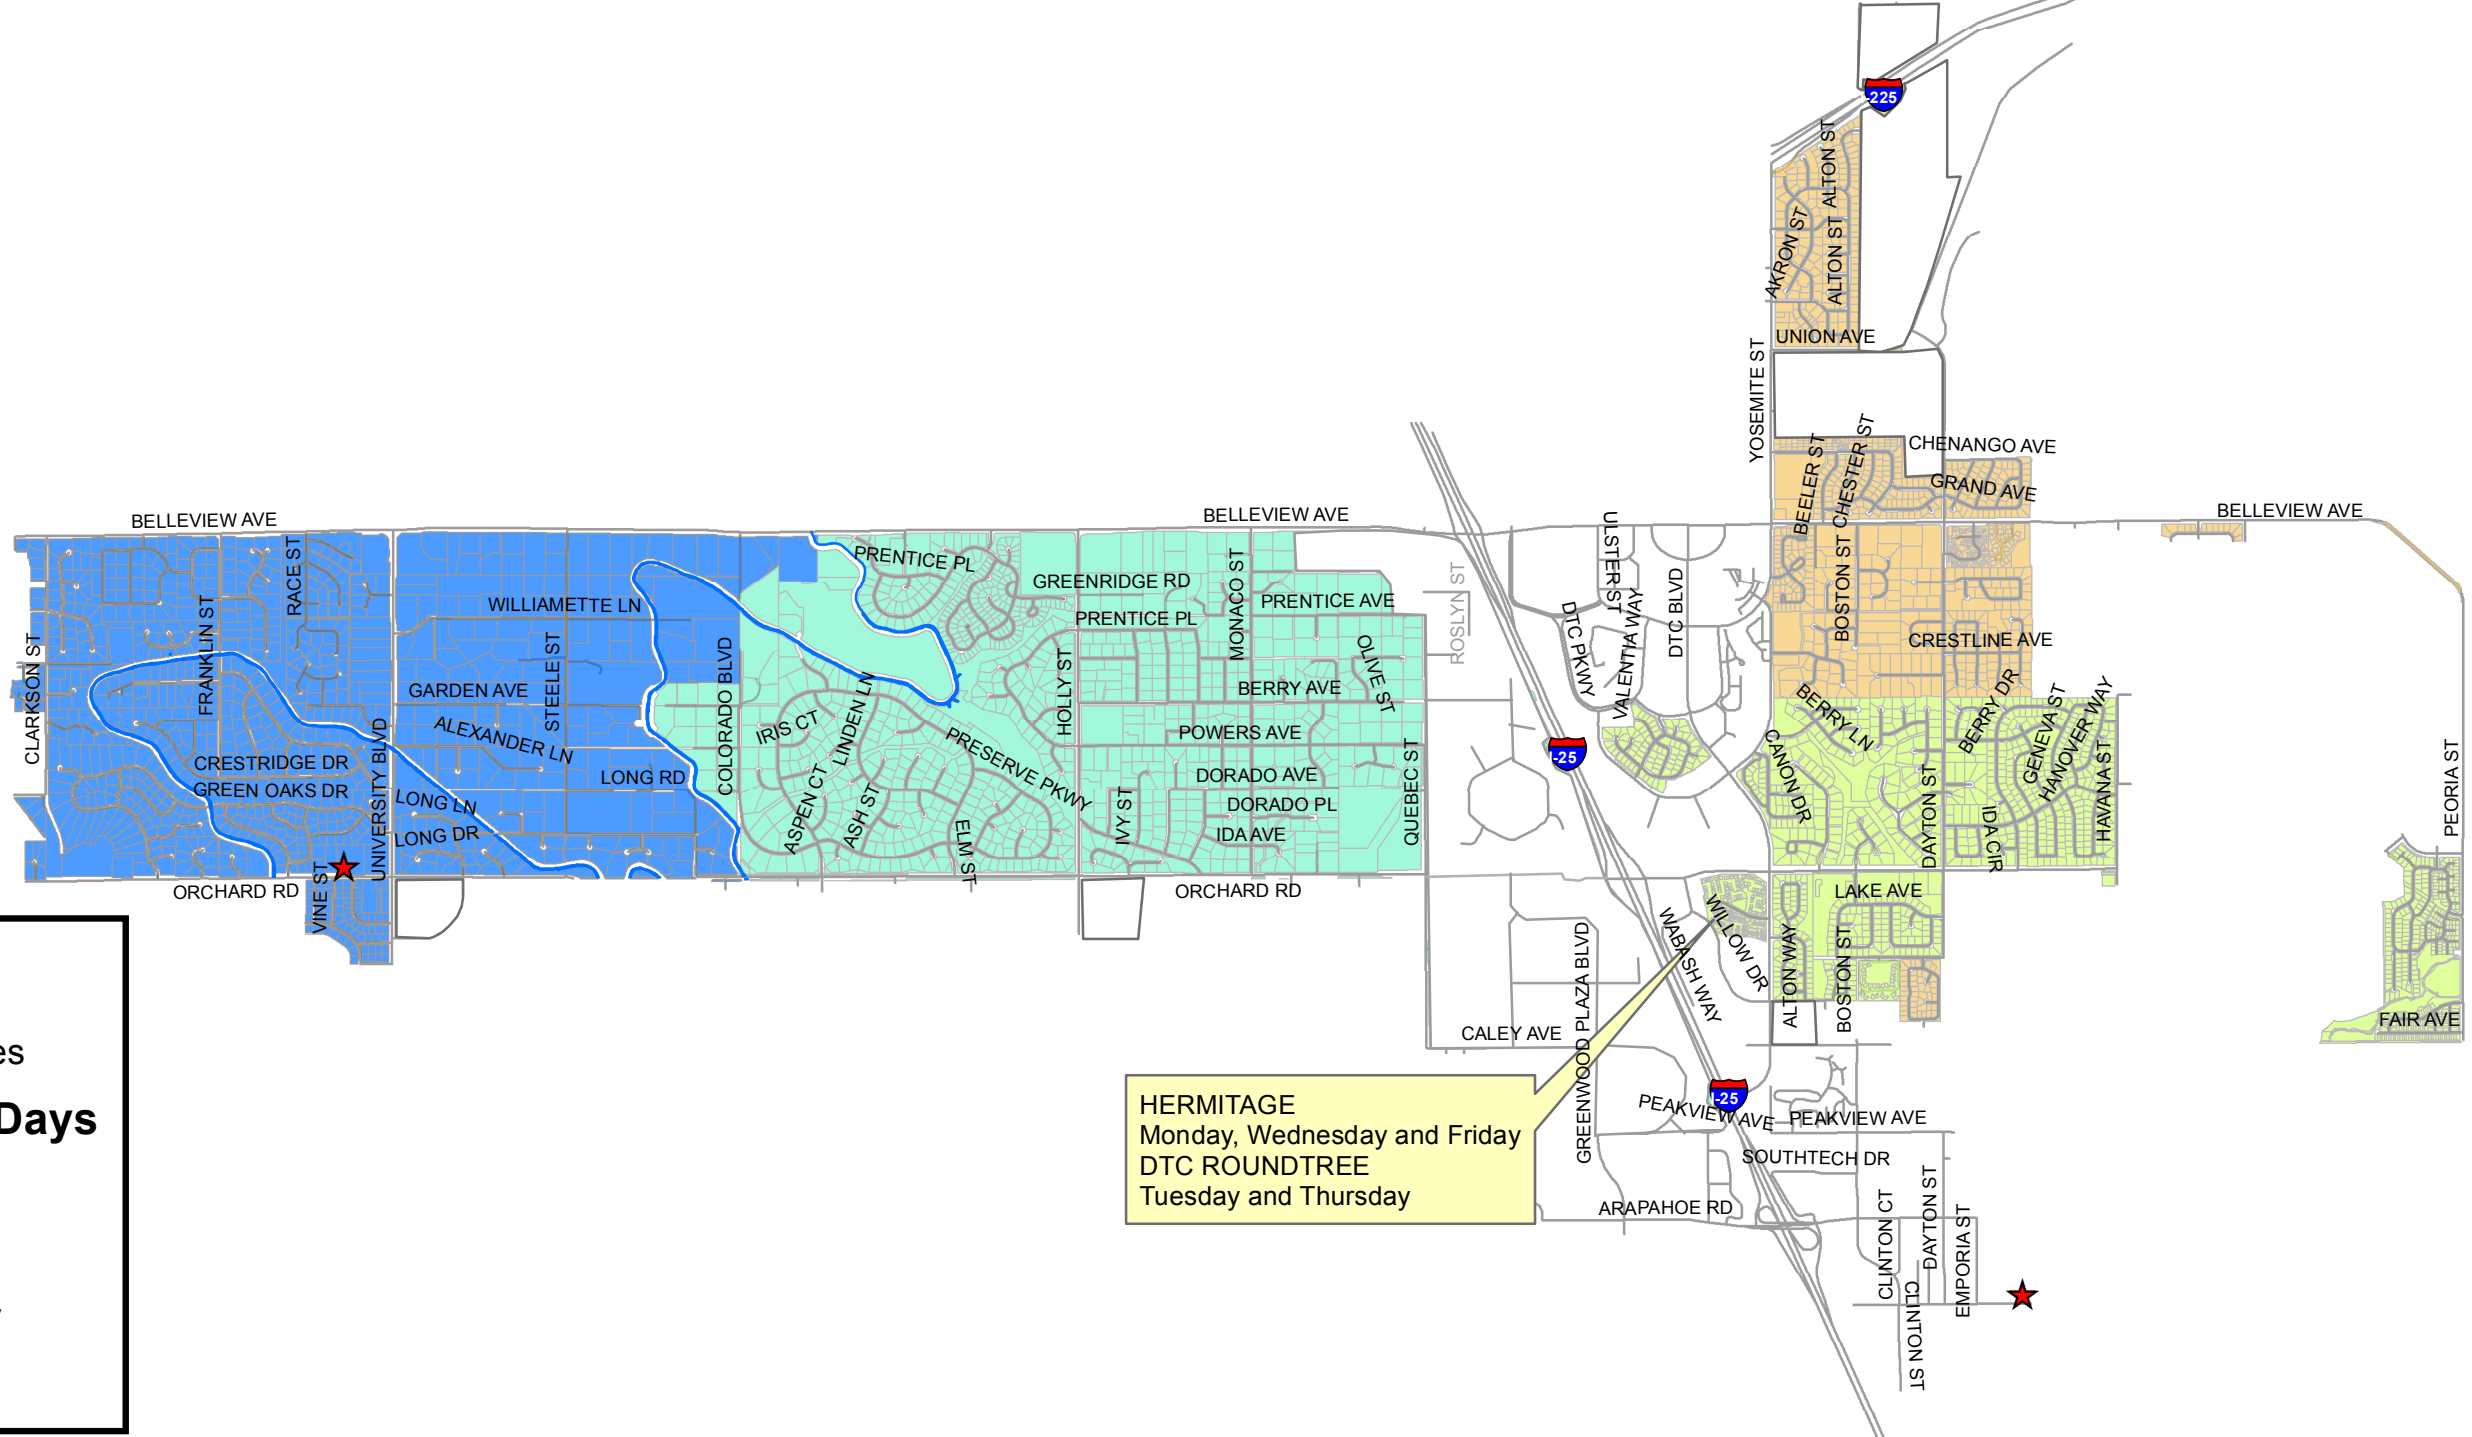

# CITY OF GREENWOOD VILLAGE Residential Trash and Recycling Service

HERMITAGE  
Monday, Wednesday and Friday  
DTC ROUNDTREE  
Tuesday and Thursday

**Legend**

- ★ City Facilities

**Trash Pickup Days**

- Monday
- Tuesday
- Wednesday
- Thursday